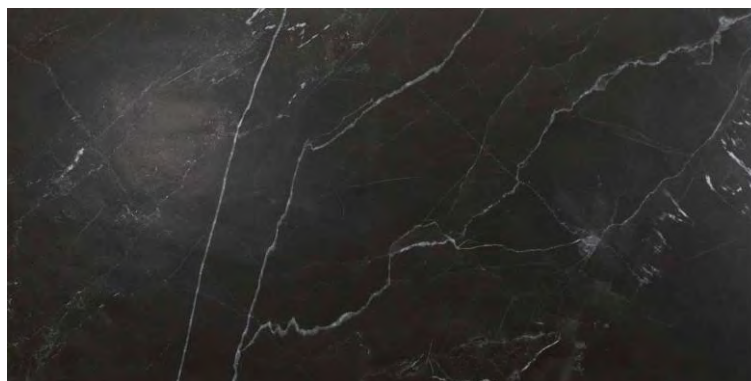

## 60x120/59x119 NERO [ES]

60x120 NERO **BLACK MATE**

59x119 NERO **NANOTECH BLACK POLISHED**

NANO  
TECHNOLOGY

ΔΙΑΣΤΑΣΗ	M2/ΚΙΒ	M2/ΠΑΛ	€/M2
60x120 <b>MATE RECTIFIED</b>	1,44	43,20	48,00
59x119 <b>NANOTECH POLISHED RECTIFIED</b>	1,40	37,80	64,00