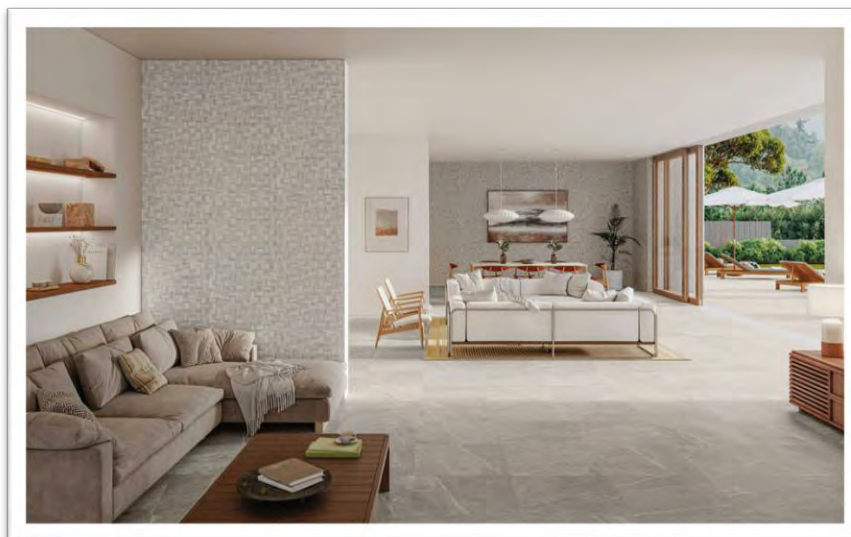

60x60/60x120 LAKESTONE [ES]

60x60 LAKESTONE **WHITE**